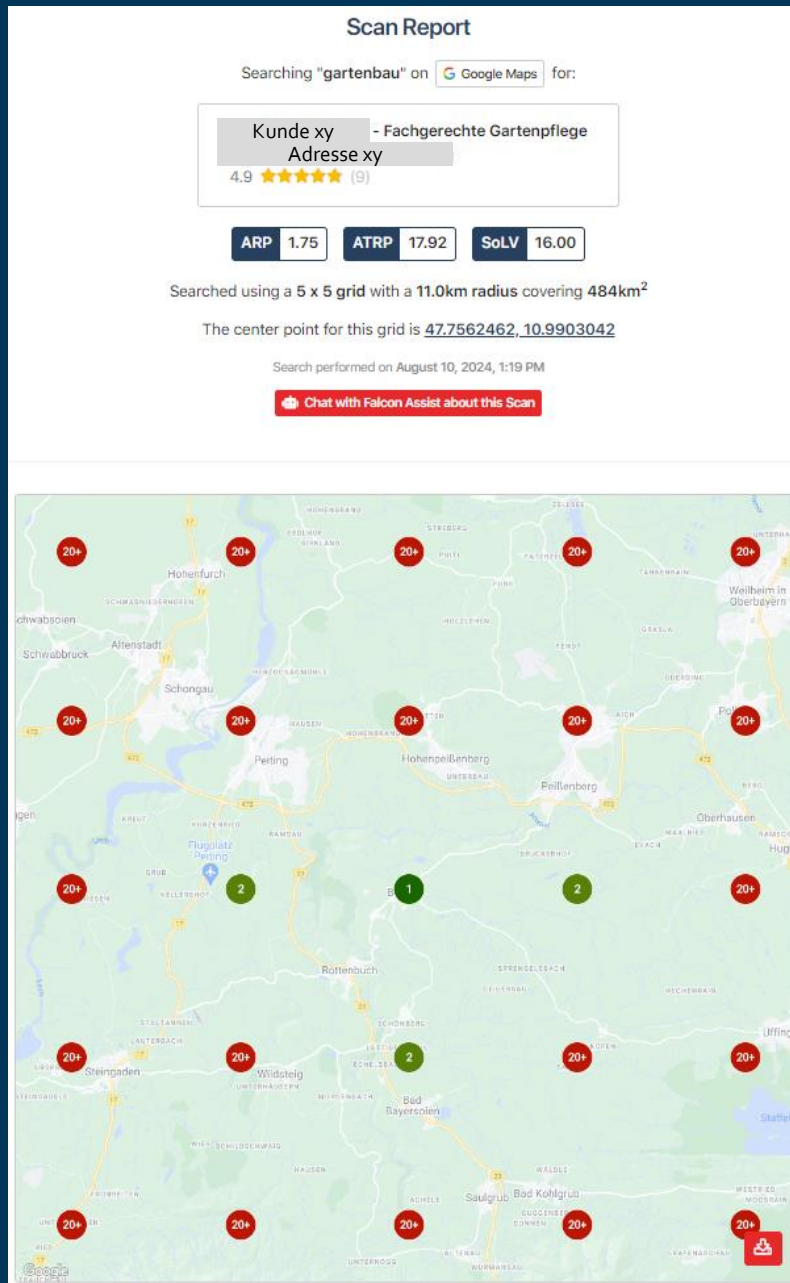

1	Landschaftsbau Lisch Gewerbegebiet Diessener Straße, Peitnachstraße 2, 5.0 ★★★★★ (3) LANDSCAPER +1 MORE	16 data points 64.00% of results	7.63	12.44	20.00
2	Özcan Gündogdu Garten- und Landschaftsbau Münchener Str. 36, 82362 Weilheim in Oberbayern 4.9 ★★★★★ (52) LANDSCAPE DESIGNER +1 MORE	9 data points 36.00% of results	7.33	16.08	20.00
3	C&T Gartenbau Im Tal 25, 86956 Schongau 5.0 ★★★★★ (6) LANDSCAPER	16 data points 64.00% of results	8.81	13.20	16.00
4	GaLaBau Anergassen GmbH Wielenbachstraße 1, 86956 Schongau 5.0 ★★★★★ (1) LANDSCAPER +9 MORE	11 data points 44.00% of results	6.45	14.60	16.00
5	Gartenkunst im blauen Land Weifenweg 1, 82442 Saulgrub 5.0 ★★★★★ (2) LANDSCAPER	6 data points 24.00% of results	2.83	16.64	16.00
6	Gärtnerei B. Sailer Kraggenauer Weg 12, 82442 Saulgrub 4.8 ★★★★★ (18) GARDENER	5 data points 20.00% of results	3.20	17.44	16.00
7	Kunde xy - Fachgerechte Gartenpflege Adresse xy 4.9 ★★★★★ (9) GARDENER	4 data points 16.00% of results	1.75	17.92	16.00

Google
Business
Profile

Analyse

LOCAL
POWER
marketing